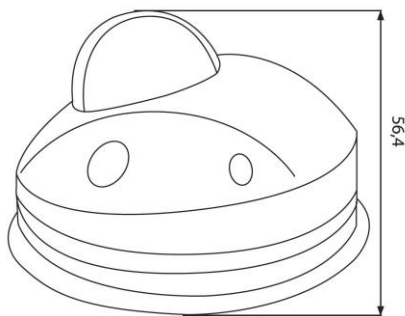

Electrical

Supply Voltage:	12 VDC, PoE (IEEE 802.3af)
-----------------	----------------------------

Item Code: GD-CI-AP4617W

EAN CODE: 4260573061532

Electrical

Power Consumption: Max. 10 W

Mechanical

Mount: Pan: -30° to +30°, tilt: 0° to 75°, rotation: 0° to 360°

Dimensions: Ø 110 x 56.4 mm (Ø 4.32 x 2.2 inch)

Weight: 400 g (0.88 lb)

Material: Aluminium, Plastic

Accessories:

GD-BR-AJX10

Dimensions:

Item Code: GD-CI-AP4617W

EAN CODE: 4260573061532