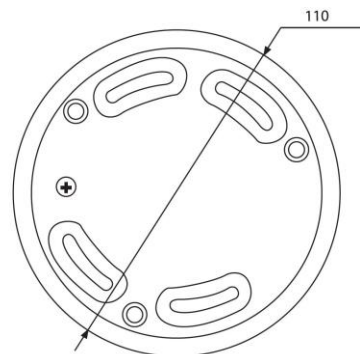

Electrical

Supply Voltage:	12 VDC, PoE (IEEE 802.3af)
-----------------	----------------------------

Item Code: GD-CI-AP4617W

EAN CODE: 4260573061532

Electrical

Power Consumption: Max. 10 W

Mechanical

Mount: Pan: -30° to +30°, tilt: 0° to 75°, rotation: 0° to 360°

Dimensions: Ø 110 x 56.4 mm (Ø 4.32 x 2.2 inch)

Weight: 400 g (0.88 lb)

Material: Aluminium, Plastic

Accessories:

GD-BR-AJX10

Dimensions:

Item Code: GD-CI-AP4617W

EAN CODE: 4260573061532