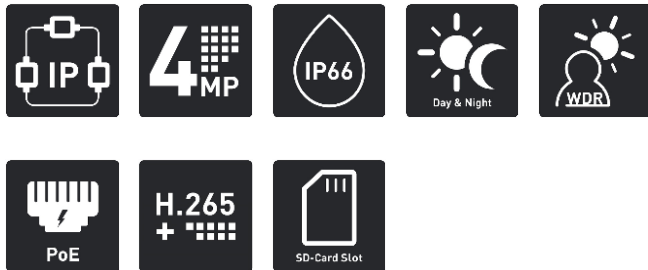

GD-CI-AP4617W

4 MP Mini Fixed Dome IP-Camera 2.8mm ICR IR LED WDR
H.265+

- Rugged antivandal body made of die-cast aluminium with polycarbonate lower dome for outdoor application
- Built in analytics function, detection of motion, line crossing, intrusion, unattended baggage, object removal and video tampering
- 0 Lux: Integrated LED IR Illuminator viewable distance up to 10m
- SD/SDHC/SDXC memory card slot for alarm and schedule image recording
- 3 Axis Gimbal for wall and ceiling mount
- Built-in microphone
- H.265/H.265+, H.264/H.264+ & MJPEG compression modes
- Lens: f = 2.8 mm, 98° Horizontal Angle
- Support Dual Power PoE/DC12V